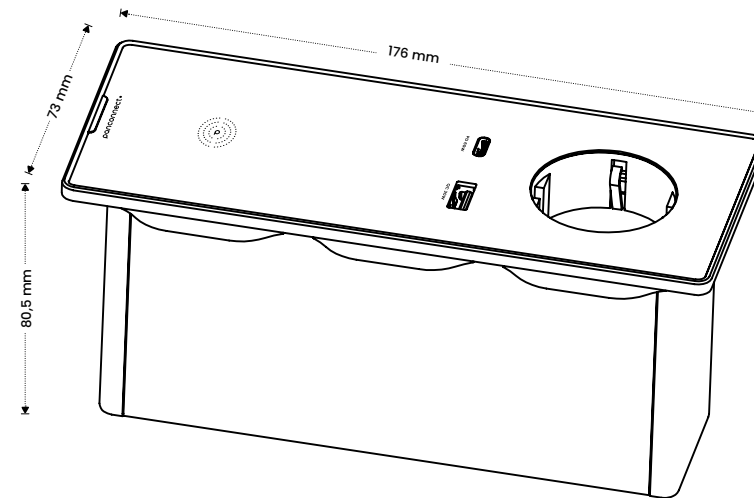

SPOOK

by panconnect•

SIZE S

SOCKETS

NUMBER OF SOCKETS: 1

FR

SC

DK

IT

US

UK

UN

CH

1040 g

COLOURS

FRAME COLOUR

URBAN TAUPE

ARGENT SILVER

DARK CHARCOAL

INLAY COLOUR

NERO INGO

NERO INGO

NERO INGO

BLU FES

BLU FES

CASTORO OTTAWA

GRIGIO EFESO

BIEGE LUXOR

BIANCO DOVER

POWER CABLES

WAGO miniWINSTA

25 cm long pigtail cable with WINSTA mini plug 2+PE wiring | 10A

WIELAND GST18

25 cm long pigtail cable with GST18i3 plug 2+PE wiring | 10A

POWER SUPPLY

25 cm long cable with the schuko plug type and length of the cable 3 m

SHAPE

ROUND

SQUARE

PACKAGE CONTAINS

1 × mounting frame for installation

1 × panel with chosen power supply

4 × mounting screws in 6 possible sizes (depending on the the desk mounting height)