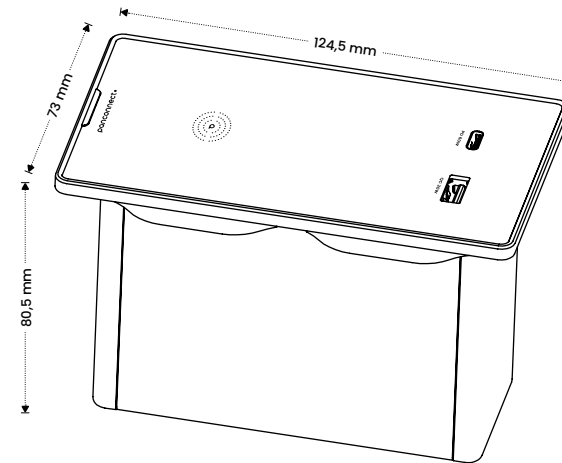

XS

S

M

DIMENSIONS

WEIGHT

MAX. NUMBER OF SOCKETS

Qi WIRELESS CHARGING

124,5 × 73 × 80,5 mm

890 g

0

✓

176 × 73 × 80,5 mm

1040 g

1

✓

227,5 × 73 × 80,5 mm

1150 g

2

✓

SPOOK

by panconnect•

SIZE XS

890 g

COLOURS

SHAPE

PACKAGE CONTAINS

	1 × mounting frame for installation
	1 × panel with chosen power supply
	4 × mounting screws in 6 possible sizes (de- pending on the the desk mounting height)

SPOOK

by panconnect•

SIZE S