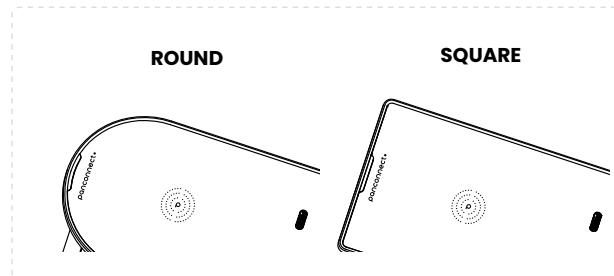

SHAPE

PACKAGE CONTAINS

	1 × mounting frame for installation
	1 × panel with chosen power supply
	4 × mounting screws in 6 possible sizes (de- pending on the the desk mounting height)