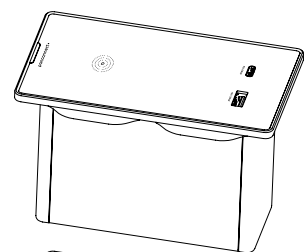

SPOOK

by panconnect•

SPOOK is a smart, luxurious and minimalistic panel. It has been designed for high-end customers who are expecting design and functionality. This panel is suitable for offices, homes, hotel rooms, meeting rooms, chill out zones or restaurants and bars. You can choose for 2 shapes (square and round) and it is available in 15 colour variants. From the perspective of connectivity, 7 variants of sockets, **USB-A** and **USB-C charging (60 W)** and wireless Qi charging are main features of **SPOOK**.

SPOOK can be produced in 3 different sizes depending on the customer's needs. **SPOOK XS** contains USB-A and USB-C charging and wireless **Qi charging**. **SPOOK S** has the possibility to choose from the socket or modules plus USB and **Qi charging**. **SPOOK M** can contain 2 sockets, combination of socket and module or two modules plus USB slots and **Qi charging**.

XS

S

M

DIMENSIONS

WEIGHT

MAX. NUMBER OF SOCKETS

Qi WIRELESS CHARGING

124,5 × 73 × 80,5 mm

890 g

0

✓

176 × 73 × 80,5 mm

1040 g

1

✓

227,5 × 73 × 80,5 mm