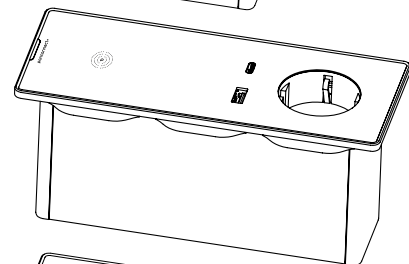

SPOOK

by panconnect•

SPOOK is a smart, luxurious and minimalistic panel. It has been designed for high-end customers who are expecting design and functionality. This panel is suitable for offices, homes, hotel rooms, meeting rooms, chill out zones or restaurants and bars. You can choose for 2 shapes (square and round) and it is available in 15 colour variants. From the perspective of connectivity, 7 variants of sockets, **USB-A** and **USB-C charging (60 W)** and wireless Qi charging are main features of **SPOOK**.

SPOOK can be produced in 3 different sizes depending on the customer's needs. **SPOOK XS** contains USB-A and USB-C charging and wireless **Qi charging**. **SPOOK S** has the possibility to choose from the socket or modules plus USB and **Qi charging**. **SPOOK M** can contain 2 sockets, combination of socket and module or two modules plus USB slots and **Qi charging**.

XS

S

M

DIMENSIONS

WEIGHT

MAX. NUMBER OF SOCKETS

Qi WIRELESS CHARGING

124,5 × 73 × 80,5 mm

890 g

0

✓

176 × 73 × 80,5 mm

1040 g

1

✓

227,5 × 73 × 80,5 mm