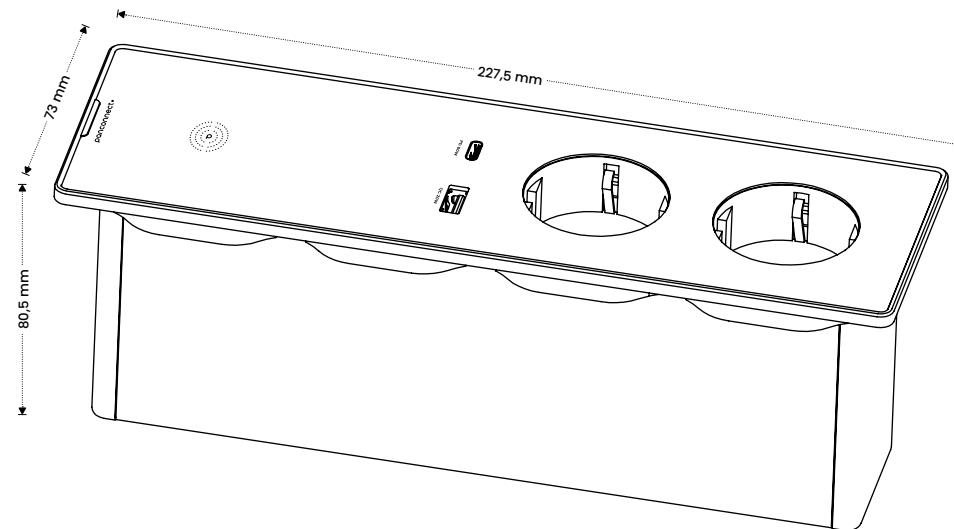

SPOOK

by panconnect•

SIZE M

SOCKETS

NUMBER OF SOCKETS: 2

FR

SC

DK

IT

US

UK

UN

CH

1150 g

COLOURS

FRAME COLOUR

URBAN TAUPE

ARGENT SILVER

DARK CHARCOAL

INLAY COLOUR

NERO INGO

NERO INGO

NERO INGO

BLU FES

BLU FES

CASTORO OTTAWA

GRIGIO EFESO

BIEGE LUXOR

BIANCO DOVER

POWER CABLES

WAGO miniWINSTA

25 cm long pigtail
cable with WINSTA mini plug
2+PE wiring | 10A

WIELAND GST18

25 cm LONG pigtail
cable with GST1813 plug
2+PE wiring | 10A

POWER SUPPLY

cable with the schuko plug type
and length of the cable 3 m

SHAPE

ROUND

SQUARE

PACKAGE CONTAINS

1 × mounting frame for installation

1 × panel with chosen power supply

6 × mounting screws in 6 possible sizes (depending on the the desk mounting height)