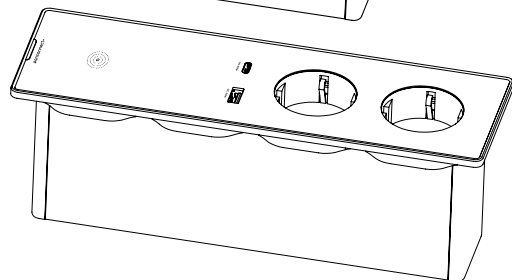

SPOOK

by panconnect•

SPOOK is a smart, luxurious and minimalistic panel. It has been designed for high-end customers who are expecting design and functionality. This panel is suitable for offices, homes, hotel rooms, meeting rooms, chill out zones or restaurants and bars. You can choose for 2 shapes (square and round) and it is available in 15 colour variants. From the perspective of connectivity, 7 variants of sockets, **USB-A** and **USB-C charging (60 W)** and wireless Qi charging are main features of **SPOOK**.

SPOOK can be produced in 3 different sizes depending on the customer's needs. **SPOOK XS** contains USB-A and USB-C charging and wireless **Qi charging**. **SPOOK S** has the possibility to choose from the socket or modules plus USB and **Qi charging**. **SPOOK M** can contain 2 sockets, combination of socket and module or two modules plus USB slots and **Qi charging**.

XS

S

M

DIMENSIONS

WEIGHT

MAX. NUMBER OF SOCKETS

Qi WIRELESS CHARGING

124,5 × 73 × 80,5 mm

890 g

0

✓

176 × 73 × 80,5 mm

1040 g

1

✓

227,5 × 73 × 80,5 mm