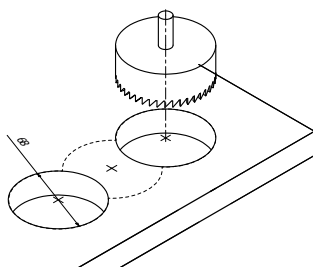

SAFETY & RECYCLATION

PANCONNECT declares that panel SPOOK complies with Low voltage directive 2014/35/EC and EMC directive 2014/30/EU. Testing has been made according to EN 50491-5-1:2010 and EN 50491-5-2:2010 standards.

All products from PANCONNECT are intended for **upgrade** or **recyclation** in accordance with the company's policy.

Before the disposal of this panel comes up, please verify if this product can or cannot be upgraded or overhauled. If it's not possible, kindly arrange the disposal in accordance with valid EU directives. This product belongs to WASTE ELECTRICAL AND ELECTRONIC EQUIPMENT (WEEE) category so the disposal is possible only in accordance with this WEEE Directive 2012/19/EU. It cannot be part of the municipal waste.

For more information please check
www.asekol.cz | info@asekol.cz

INSTALLATION MANUAL

DESK MOUNTING HEIGHT

10 mm
up to 40 mm
(up to 60mm
with custom screws)

Tools: Hole saw, rasp

Warning: Always follow the cutout for your panel. Steps may vary depending on the panel.

1. 01] Mark the centers and cut out the holes with the hole saw
2. 02] Clean sharp edges with the rasp and put the panel into the cutout.
3. 03] Insert the frame from the bottom of the panel and tighten the screws.

USB-C SPECIFICATION

PowerDelivery up to 60W

USB-A SPECIFICATION

QuickCharge 3.0 up to 5A

SOCKETS

230V/10A (EU), 110V/10A (US)

INGRESS PROTECTION

IP22

POWER SUPPLY

110 - 250V, 10A

MATERIALS

Dural | stainless steel | FENIX NTM | cortexin

DESIGNER

Dominik Hutečka

Designed & manufactured in Brno, Czech Republic.
PANCONNECT s.r.o. | Olomoucká 51, Brno | Czech Republic
www.panconnect.eu | support@panconnect.eu

panconnect