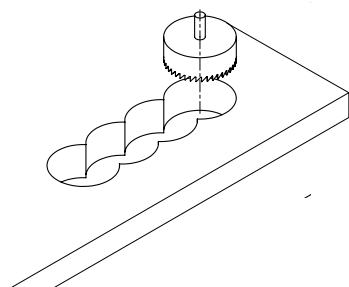

BEZPEČNOST & RECYKLACE

PANCONNECT tímto prohlašuje, že přípojný panel SNOOK vyhovuje směrnicí o nízkém napětí (2014/35/EU) a také směrnicí o Elektromagnetické kompatibilitě (2014/30 EU). Testování bylo provedeno dle norem EN 50491-5-1:2010, EN 50491-5-2:2010.

Produkty PANCONNECT jsou v souladu s politikou společnosti určeny k **upgradu**, nejlépe pak maximální **recyklaci**.

Než přistoupíte k likvidaci, ověřte si u nás, zda-li je možné produkt upgradovat nebo repasovat. Pokud to není možné zajistíte jeho likvidaci dle platných směrnic. Produkt spadá do skupiny ODPAD Z ELEKTRONICKÝCH ZAŘÍZENÍ, jeho likvidace je možná pouze v souladu s evropskou směrnicí 2012/19/EU a nelze jej likvidovat společně s komunálním odpadem. www.asekol.cz | info@asekol.cz

INSTRUKCE K INSTALACI

VÝŠKA DESKY STOLU

10 mm
až 40 mm
(až do 60mm
s vlastními šroubky)

Potřebujete: Vykrúžovací vrták, rašple, přímočará pila (pro L)

Pozor: Vždy následujte návod podle typu panelu.

01 Zakreslete si potřebný počet středů a vykrúžovacím vrtákem vyvrtejte otvory

02 Začistěte hrany a vložte panel do vzniklého otvoru kabelem napřed. Zesponu nasadte rámeček a pomocí šroubů jej přitáhněte k panelu. Ze spodní strany panelu nacvakněte pull-out.

USB-C SPECIFIKACE

PowerDelivery up to 60W

USB-A SPECIFIKACE

QuickCharge 3.0 up to 5A

SPECIFIKACE ZÁSUVEK

230V/10A (EU), 110V/10A (US)

OCHRANA PROTI VNIKNUTÍ

IP22

ELEKTRICKÉ SPECIFIKACE VSTUPNÍ

110 - 250V, 10A

MODULARITA

PULL-OUT

MATERIÁLY

Dural | nerezová ocel | FENIX NTM | kortexin

DESIGNER

Dominik Hutečka