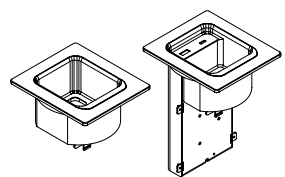

STANDARD

POWER

MODULAR

DIMENSIONS	WEIGHT	PULL-OUT CABLE SYSTEM	DIMENSIONS WITH PULL-OUT CABLE SYSTEM
110 × 126 × 74,5 mm	570 g	4	110 × 126 × 695 mm
110 × 126 × 168,5 mm	1190 g	2	110 × 126 × 695 mm

CORD

by panconnect•

STANDARD

POWER

POWER CABLES

POWER PLUG

cable with standard plug type
a cable length **1,9 to 4,9m** -
not available for all standards

WIELAND GST18

25 cm long pigtail
cable with GST18i3
plug 2+PE wiring | 10A

WAGO miniWINSTA

25 cm long pigtail
cable with WINSTA mini plug
2+PE wiring | 10A

WHAT IS INCLUDED IN THE PACKAGE?

1 × panel CORD STANDARD / POWER
with chosen power cable

1 × montážní rámeček

2 × mounting screws in 6 possible sizes
(depending on the the desk mounting height)