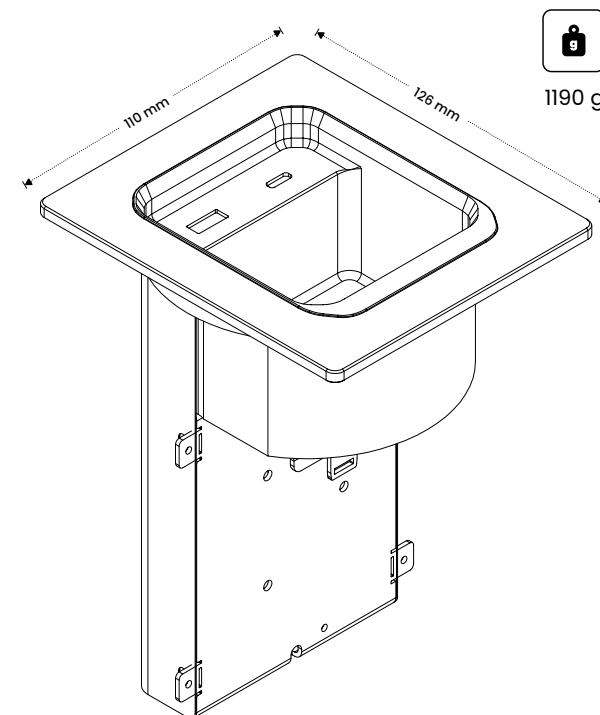

CORD

by panconnect•

STANDARD

POWER

POWER CABLES

POWER PLUG

cable with standard plug type
a cable length **1,9 to 4,9m** -
not available for all standards

WIELAND GST18

25 cm long pigtail
cable with GST18i3
plug 2+PE wiring | 10A

WAGO miniWINSTA

25 cm long pigtail
cable with WINSTA mini plug
2+PE wiring | 10A

WHAT IS INCLUDED IN THE PACKAGE?

1 × panel CORD STANDARD / POWER
with chosen power cable

1 × montážní rámeček

2 × mounting screws in 6 possible sizes
(depending on the the desk mounting height)

570 g

COLOURS

Onyx Black

Cotton White

Alu Silver

1190 g