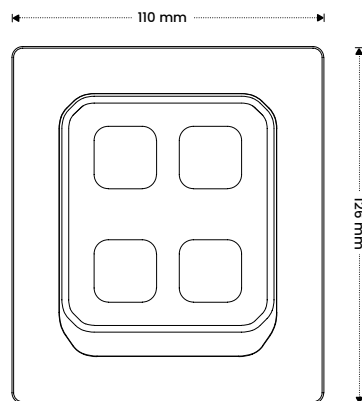

STANDARD

POWER

MODULAR

DIMENSIONS	WEIGHT	PULL-OUT CABLE SYSTEM	DIMENSIONS WITH PULL-OUT CABLE SYSTEM
110 × 126 × 74,5 mm	570 g	4	110 × 126 × 695 mm
110 × 126 × 168,5 mm	1190 g	2	110 × 126 × 695 mm

CORD

by panconnect•

STANDARD

POWER

POWER CABLES

POWER PLUG

cable with standard plug type
a cable length **1,9 to 4,9m** -
not available for all standards

WIELAND GST18

25 cm long pigtail
cable with GST18i3
plug 2+PE wiring | 10A