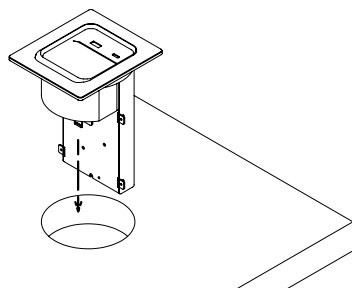

SAFETY & RECYCLATION

PANCONNECT declares that panel **CORD** complies with Low voltage directive 2014/35/EC and EMC directive 2014/30/EU. Testing has been made according to EN 50491-5-1:2010 and EN 50491-5-2:2010 standards.

All products from **PANCONNECT** are intended for **upgrade** or **recycling** in accordance with the company's policy.

Before the disposal of this panel comes up, please verify if this product can or cannot be upgraded or overhauled. If it's not possible, kindly arrange the disposal in accordance with valid EU directives. This product belongs to WASTE ELECTRICAL AND ELECTRONIC EQUIPMENT (WEEE) category so the disposal is possible only in accordance with this WEEE Directive 2012/19/EU. It cannot be part of the municipal waste.

For more information please check
www.asekol.cz | info@asekol.cz

INSTALLATION MANUAL

DESK MOUNTING HEIGHT
10 mm
up to 40 mm
(up to 60 mm with custom screws)

Tools: hole saw Ø 100 mm and screwdriver

1. **01** Mark the centers and cut the holes with the hole saw
2. **02** Put the panel into the cutout
3. **03** Place the frame from the bottom part of the panel and tighten the screws
4. **04** Clip on the PULL-OUT, plug it in and the panel is ready

USB-C SPECIFICATION

PowerDelivery up to 60W

USB-A SPECIFICATION

QuickCharge 3.0 up to 5A

SOCKETS

230V/10A (EU), 110V/10A (US)

INGRESS PROTECTION

IP22

POWER SUPPLY

110 - 250V, 10A

MODULARITY

PULL-OUT

MATERIALS

Dural | stainless steel | FENIX NTM | kortexin

DESIGNER

Dominik Hutečka