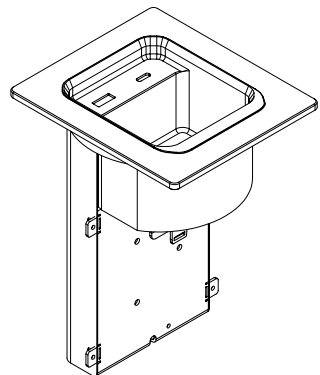

CORD

by panconnect•

CORD offers a smart solution for places where cables are needed but sockets are not. This panel replaces cable grommet and brings effective cable management to the meeting rooms, huddle rooms and workplaces. Installation is easy and quick, it fits to 100 mm holes.

CORD is produced in two variants - **CORD STANDARD** and **CORD POWER**. **CORD POWER** contains active **USB charging** (USB-A and 60 W USB-C) and two **PULL-OUT cables**. **CORD STANDARD** is ready for placing up to 4 cables. **PULL-OUT** sys-

tem is a preferred option for cable manipulation that works on a principle of gravity weighted cables in a textile bag and it allows the cable to be pulled up to 96 cm (the total length of the cable is 200 cm).

STANDARD

POWER

MODULAR

DIMENSIONS	WEIGHT	PULL-OUT CABLE SYSTEM	DIMENSIONS WITH PULL-OUT CABLE SYSTEM
110 × 126 × 74,5 mm	570 g	4	110 × 126 × 695 mm
110 × 126 × 168,5 mm	1190 g	2	110 × 126 × 695 mm

CORD

by panconnect•