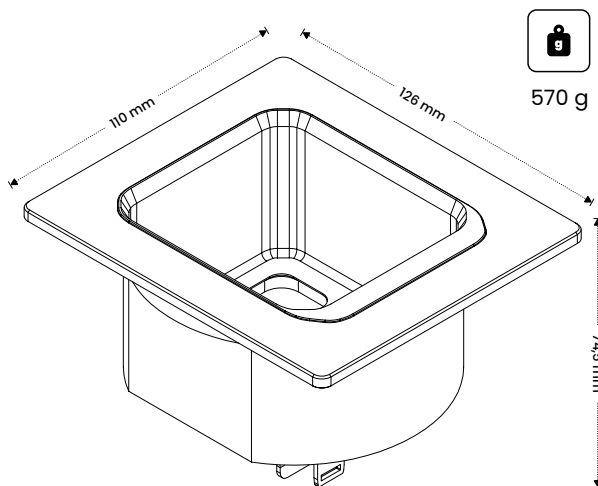

STANDARD

POWER

MODULAR

DIMENSIONS	WEIGHT	PULL-OUT CABLE SYSTEM	DIMENSIONS WITH PULL-OUT CABLE SYSTEM
110 × 126 × 74,5 mm	570 g	4	110 × 126 × 695 mm
110 × 126 × 168,5 mm	1190 g	2	110 × 126 × 695 mm

CORD

by panconnect•

WAGO miniWINSTA

25 cm long pigtail
cable with WINSTA mini plug
2+PE wiring | 10A

WHAT IS INCLUDED IN THE PACKAGE?

1 × panel CORD STANDARD / POWER
with chosen power cable

1 × montážní rámeček

2 × mounting screws in 6 possible sizes
(depending on the the desk mounting height)