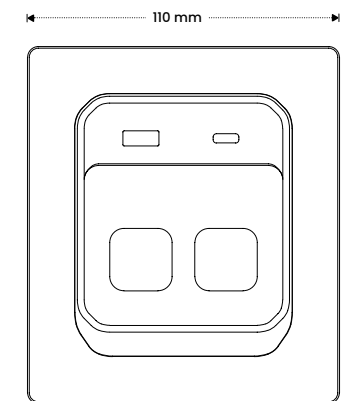

STANDARD

POWER

MODULAR

DIMENSIONS	WEIGHT	PULL-OUT CABLE SYSTEM	DIMENSIONS WITH PULL-OUT CABLE SYSTEM
110 × 126 × 74,5 mm	570 g	4	110 × 126 × 695 mm
110 × 126 × 168,5 mm	1190 g	2	110 × 126 × 695 mm

CORD

by panconnect•

STANDARD

POWER

POWER CABLES

POWER PLUG

cable with standard plug type
a cable length **1,9 to 4,9m** -
not available for all standards

WIELAND GST18

25 cm long pigtail
cable with GST18i3
plug 2+PE wiring | 10A