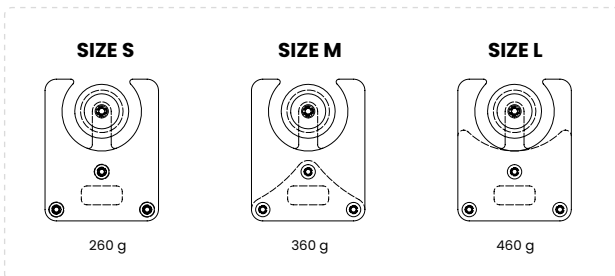

STANDARD

POWER

MODULAR

DIMENSIONS	WEIGHT	PULL-OUT CABLE SYSTEM	DIMENSIONS WITH PULL-OUT CABLE SYSTEM
110 × 126 × 74,5 mm	570 g	4	110 × 126 × 695 mm
110 × 126 × 168,5 mm	1190 g	2	110 × 126 × 695 mm

CORD

by panconnect•

WAGO miniWINSTA

25 cm long pigtail
cable with WINSTA mini plug
2+PE wiring | 10A

WHAT IS INCLUDED IN THE PACKAGE?

1 × panel CORD STANDARD / POWER
with chosen power cable

1 × montážní rámeček

2 × mounting screws in 6 possible sizes
(depending on the the desk mounting height)

570 g

COLOURS

Onyx Black

Cotton White

Alu Silver

1190 g

PULL-OUT SYSTEM

by panconnect•

PULL-OUT - a mechanism that works on the principle of gravity weighted cables in a textile bag and it allows the cable to be pulled up to 96 cm (the total length of the cable is 200 cm).

WEIGHTS

WHAT IS INCLUDED IN THE PACKAGE?