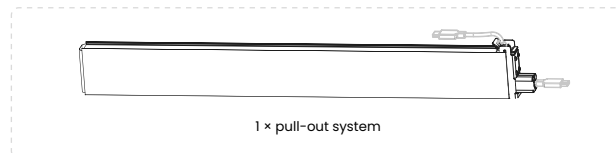

WAGO miniWINSTA

25 cm long pigtail
cable with WINSTA mini plug
2+PE wiring | 10A

WHAT IS INCLUDED IN THE PACKAGE?

1 × panel CORD STANDARD / POWER
with chosen power cable

1 × montážní rámeček

2 × mounting screws in 6 possible sizes
(depending on the the desk mounting height)

570 g

COLOURS

Onyx Black

Cotton White

Alu Silver

1190 g

PULL-OUT SYSTEM

by panconnect•

PULL-OUT - a mechanism that works on the principle of gravity weighted cables in a textile bag and it allows the cable to be pulled up to 96 cm (the total length of the cable is 200 cm).

WEIGHTS

WHAT IS INCLUDED IN THE PACKAGE?