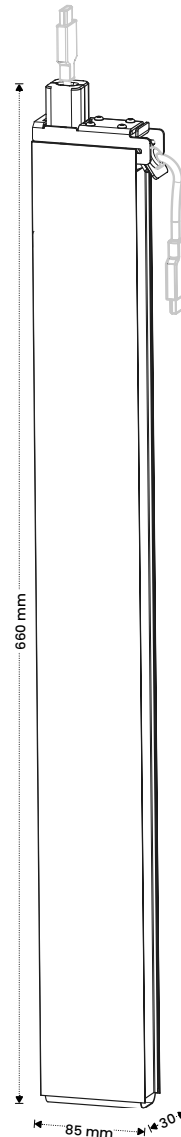

STANDARD

POWER

MODULAR

DIMENSIONS	WEIGHT	PULL-OUT CABLE SYSTEM	DIMENSIONS WITH PULL-OUT CABLE SYSTEM
110 × 126 × 74,5 mm	570 g	4	110 × 126 × 695 mm
110 × 126 × 168,5 mm	1190 g	2	110 × 126 × 695 mm

CORD

by panconnect•

WAGO miniWINSTA

25 cm long pigtail
cable with WINSTA mini plug
2+PE wiring | 10A

WHAT IS INCLUDED IN THE PACKAGE?

1 × panel CORD STANDARD / POWER
with chosen power cable

1 × montážní rámeček

2 × mounting screws in 6 possible sizes
(depending on the the desk mounting height)

570 g

COLOURS

Onyx Black

Cotton White

Alu Silver

1190 g

PULL-OUT SYSTEM

by panconnect•

PULL-OUT - a mechanism that works on the principle of gravity weighted cables in a textile bag and it allows the cable to be pulled up to 96 cm (the total length of the cable is 200 cm).

WEIGHTS

WHAT IS INCLUDED IN THE PACKAGE?