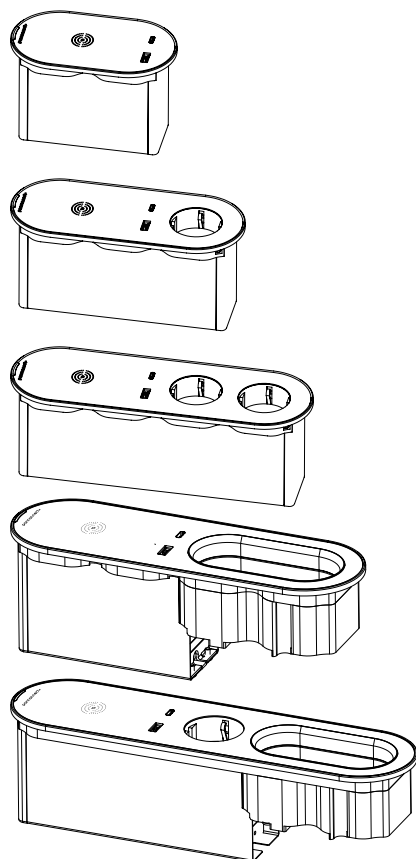

SNOOK

by panconnect•

SNOOK is a panel that combines pure design and effective connectivity. It is produced in 5 basic sizes.

SNOOK XS is the smallest variant that contains only USB-C/A charging and wireless charging Qi.

SNOOK S is a basic charging option that includes a socket, USB-C/A charging and wireless Qi charging.

SNOOK M is produced in 2 variants. First option contains 2 sockets, USB-C/A charging and wireless Qi charging. Second option offers integrated space for 2 PULL-OUT cables, USB-C/A charging and wireless Qi charging.

SNOOK L is the biggest variant and it includes integrated space for 2 PULL-OUT cables, socket, USB-C/A charging and wireless Qi charging.

Great benefit of SNOOK M and L is that **USB-A and USB-C** slots can be placed on the bottom or upper part of the panel.

For manipulation with audio-video or charging cables can be used a **PULL-OUT** system that works on a principle of gravity weighted cables in a textile bag and it allows to pull out the **cable up to 96 cm** (total length of the cable is 200 cm).

SIZE XS

SIZE S

SIZE M

SIZE M

SIZE L

	DIMENSIONS	WEIGHT	NUMBER OF SOCKETS	PULL-OUT CABLE SYSTEM	WIRELESS CHARGING QI	DIMENSIONS WITH PULL-OUT CABLE SYSTEM
SIZE XS	124,5 × 73 × 80,5 mm	890 g	0	0	✓	×
SIZE S	176 × 73 × 80,5 mm	1040 g	1	0	✓	×
SIZE M	279 × 73 × 81 mm	1260 g	2	0	✓	×
SIZE M	227,5 × 73 × 81 mm	1020 g	0	2	✓	227,5 × 73 × 690 mm
SIZE L	279 × 73 × 81 mm	1200 g	1	2	✓	279 × 73 × 690 mm

PREMIUM