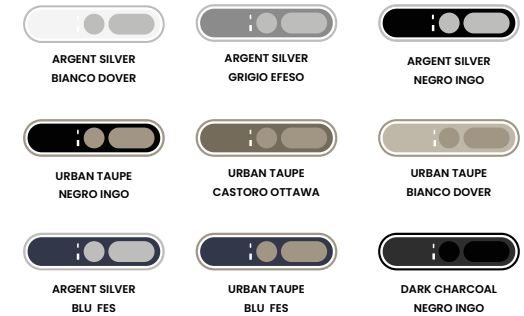

SC

DK

IT

US

UK

UN

CH

COLOUR COMBINATIONS

ARGENT SILVER
BIANCO DOVER

ARGENT SILVER
GRIGIO EFESO

ARGENT SILVER
NEGRO INGO

URBAN TAUPE
NEGRO INGO

URBAN TAUPE
CASTORO OTTAWA

URBAN TAUPE
BIANCO DOVER

ARGENT SILVER
BLU FES

URBAN TAUPE
BLU FES

PREMIUM

SNOOK by panconnect | 04

SNOOK

by panconnect•

SIZE M

COLOUR COMBINATIONS

1020 g

POWER CABLES