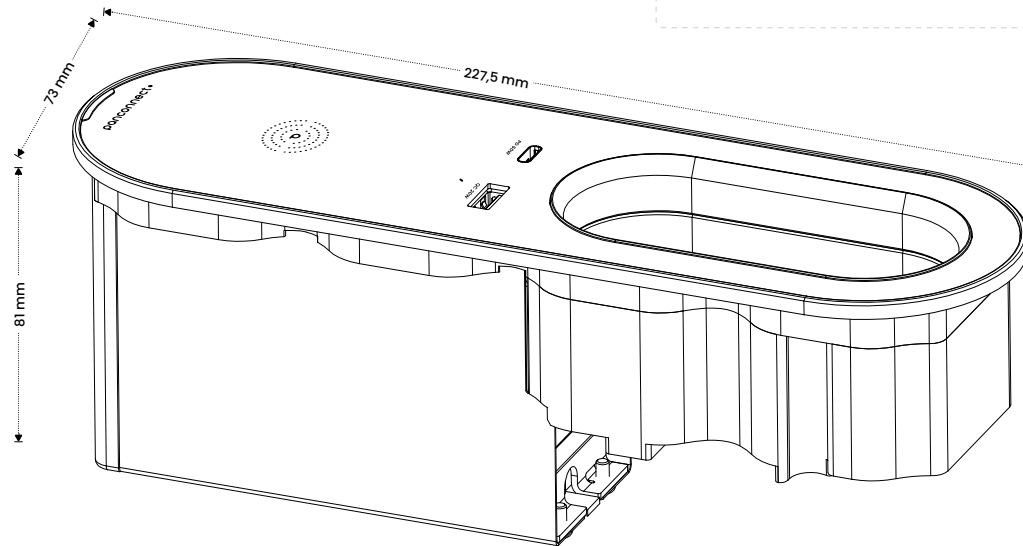

SNOOK

by panconnect•

SIZE M

COLOUR COMBINATIONS

1020 g

POWER CABLES

POWER PLUG

cable with the schuko plug type and length of the cable **3 m** *not available for all socket standards*

WAGO miniWINSTA

25 cm long pigtail cable with WINSTA mini plug 2+PE wiring | 10A

WIELAND GST18

25 cm long pigtail cable with GST1813 plug 2+PE wiring | 10A

CHARGING POSSIBILITIES

USB-C and USB-A charging placed in the bottom part of the panel

USB-A QUICK CHARGE
USB 3.0
5Gbps

USB-C POWER DELIVERY
USB-C 3.2 gen 1
5Gbps

VIEW FROM THE BOTTOM PART OF THE PANEL

USB-C and USB-A charging in the upper part of the panel

USB-A QUICK CHARGE
USB 3.0
5Gbps

USB-C POWER DELIVERY
USB-C 3.2 gen 1
5Gbps

WHAT IS INCLUDED IN THE PACKAGE?

11 × mounting frame for installation

1 × panel with chosen power cables

6 × mounting screws in 6 possible sizes (depending on the the desk mounting height)

PREMIUM

SNOOK by panconnect | 05