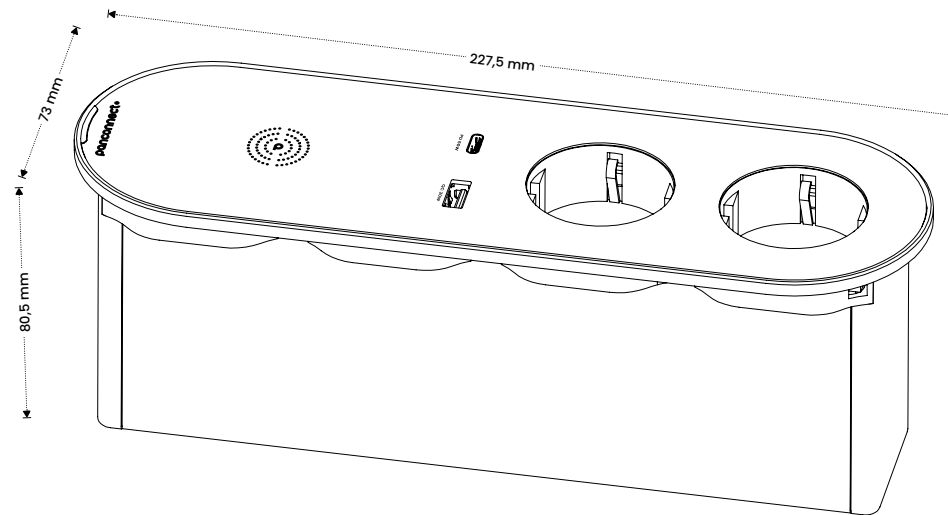

SNOOK

by panconnect•

SIZE M

SOCKETS

NUMBER OF SOCKETS:

2

FR

SC

DK

IT

US

UK

UN

CH

COLOUR COMBINATIONS

ARGENT SILVER
BIANCO DOVER

ARGENT SILVER
GRIGIO EFESO

ARGENT SILVER
NEGRO INGO

URBAN TAUPE
NEGRO INGO

URBAN TAUPE
CASTORO OTTAWA

URBAN TAUPE
BIANCO DOVER

ARGENT SILVER
BLU FES

URBAN TAUPE
BLU FES

DARK CHARCOAL
NEGRO INGO

1150 g

POWER CABLES

POWER
PLUG

cable with the schuko plug type
and length of the cable 3 m
*not available for all socket
standards*

WAGO
miniWINSTA

25 cm long pigtail
cable with WINSTA mini plug
2+PE wiring | 10A

WIELAND
GST18

25 cm long pigtail
cable with GST1813 plug
2+PE wiring | 10A

WHAT IS INCLUDED IN THE PACKAGE?

1 × mounting frame for installation

1 × panel with chosen power cables

6 × mounting screws in 6 possible sizes (de-
pending on the the desk mounting height)

PREMIUM

SNOOK by panconnect | 04