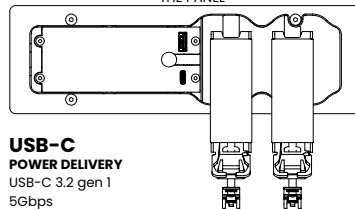

NUMBER OF SOCKETS:

1

COLOUR COMBINATIONS

1200 g

POWER CABLES

POWER PLUG

cable with the schuko plug type and length of the cable **3 m** not available for all socket standards

WAGO miniWINSTA

25 cm long pigtail cable with WINSTA mini plug 2+PE wiring | 10A

WIELAND GST18

25 cm long pigtail cable with GST1813 plug 2+PE wiring | 10A

CHARGING POSSIBILITIES

USB-C and USB-A charging placed in the bottom part of the panel

USB-A QUICK CHARGE
USB 3.0
5Gbps

USB-C POWER DELIVERY
USB-C 3.2 gen 1
5Gbps

VIEW FROM THE BOTTOM PART OF THE PANEL

USB-C and USB-A charging in the upper part of the panel

USB-A QUICK CHARGE
USB 3.0
5Gbps

USB-C POWER DELIVERY
USB-C 3.2 gen 1
5Gbps