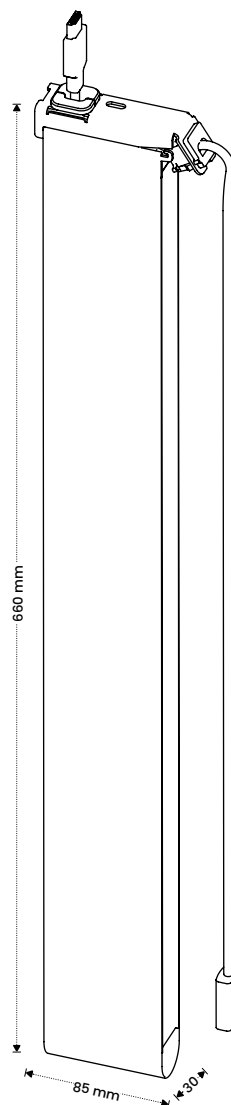

PULL-OUT SYSTEM

by panconnect•

PULL-OUT - a mechanism that works on the principle of gravity weighted cables in a textile bag and it allows the cable to **be pulled up to 96 cm** (the total length of the cable is 200 cm).

SNOOK always contains 2 **PULL-OUTs** in the package.

WEIGHTS

SIZE S

260 g

SIZE M

360 g

SIZE L

460 g

WHAT IS INCLUDED IN THE PACKAGE?

1 x pull-out system

CABLES

HDMI (M-M)

HDMI1.4 | 4K30Hz
200cm
gold-plated | AWG32 / 22
black pvc

HDMI (M-F)

HDMI1.4 | 4K30Hz
200cm
gold-plated | AWG32 / 22
black pvc

USB-A 3.0 (M-F)

USB3.0 | 5Gbps
200cm
9pin
AWG28/28 | black pvc

LAN (M-M)

CAT6 RJ45 | UTP
200cm
CU 4x2
AWG26/7 | black pvc

USB-A 2.0 (M)
/ LIGHTNING

200cm
nickel-alu plated
black pvc

USB-C 2.0 (M)
/ LIGHTNING (M)

200cm
nickel-alu plated
black pvc

USB-C 3.2 (M-M)

USB-C 3.2 gen 1
5Gbps | 200cm
gold and nickel plated
black pvc

USB-A 2.0 TO
MICROUSB-A 2.0/
LIGHTNING 2.0

USB-A 2.0 to microUSB-A 2.0/
LIGHTNING 2.0
480 Mb/s | 200cm
gold and nickel plated
black pvc