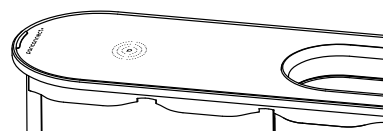

POWER PLUG

cable with the schuko plug type and length of the cable **3 m** *not available for all socket standards*

WAGO miniWINSTA

25 cm long pigtail cable with WINSTA mini plug 2+PE wiring | 10A

WIELAND GST18

25 cm long pigtail cable with GST1813 plug 2+PE wiring | 10A

CHARGING POSSIBILITIES

USB-C and USB-A charging placed in the bottom part of the panel

USB-A QUICK CHARGE
USB 3.0
5Gbps

USB-C POWER DELIVERY
USB-C 3.2 gen 1
5Gbps