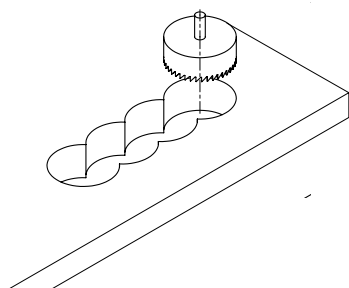

SAFETY & RECYCLATION

PANCONNECT declares that panel SNOOK complies with Low voltage directive 2014/35/EC and EMC directive 2014/30/EU. Testing has been made according to EN 50491-5-1:2010 and EN 50491-5-2:2010 standards.

All products from PANCONNECT are intended for **upgrade** or **recyclation** in accordance with the company's policy.

Before the disposal of this panel comes up, please verify if this product can or cannot be upgraded or overhauled. If it's not possible, kindly arrange the disposal in accordance with valid EU directives. This product belongs to WASTE ELECTRICAL AND ELECTRONIC EQUIPMENT (WEEE) category so the disposal is possible only in accordance with this WEEE Directive 2012/19/EU. It cannot be part of the municipal waste.

For more information please check
www.asekol.cz | info@asekol.cz

INSTALLATION MANUAL

DESK MOUNTING HEIGHT

10 mm
up to 40 mm
(up to 60mm
with custom screws)

Tools: Hole saw, rasp

Warning: Always follow the cutout for your panel. Steps may vary depending on the panel.

1. 01| Mark the centers and cut out the holes with the hole saw
2. 02| Clean sharp edges with the rasp and put the panel into the cutout.
3. 03| Insert the frame from the bottom of the panel and tighten the screws.
   Clip on the pull out from the bottom part of the panel.

USB-C SPECIFICATION

PowerDelivery up to 60W

USB-A SPECIFICATION

QuickCharge 3.0 up to 5A

SOCKETS

230V/10A (EU), 110V/10A (US)

INGRESS PROTECTION

IP22

POWER SUPPLY

110 - 250V, 10A

MODULARITY

PULL-OUT

MATERIALS

Dural | STAINLESS STEEL | FENIX NTM | kortexin

DESIGNER

Dominik Hutečka