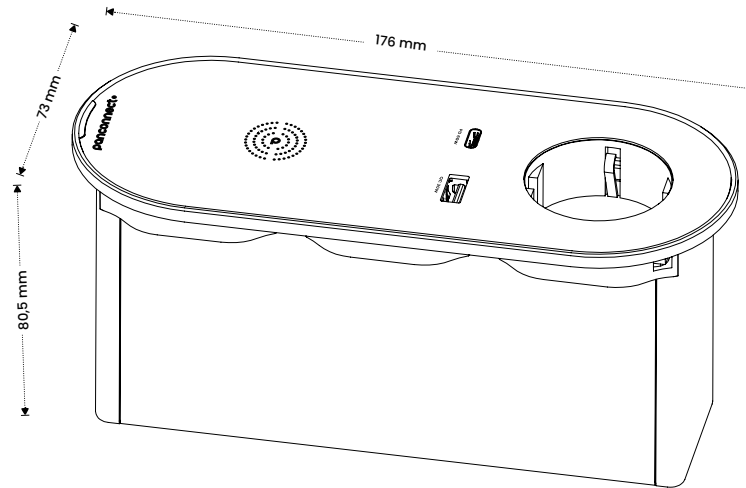

SNOOK

by panconnect•

SIZE S

SOCKETS

NUMBER OF SOCKETS:

1

FR

SC

DK

IT

US

UK

UN

CH

COLOUR COMBINATIONS

ARGENT SILVER
BIANCO DOVER

ARGENT SILVER
GRIGIO EFESO

ARGENT SILVER
NEGRO INGO

URBAN TAUPE
NEGRO INGO

URBAN TAUPE
CASTORO OTTAWA

URBAN TAUPE
BIANCO DOVER

ARGENT SILVER
BLU FES

URBAN TAUPE
BLU FES

DARK CHARCOAL
NEGRO INGO

1040 g

POWER CABLES

POWER
PLUG

cable with the schuko plug type
and length of the cable **3 m**
*not available for all socket
standards*

WAGO
miniWINSTA

25 cm long pigtail
cable with WINSTA mini plug
2+PE wiring | 10A

WIELAND
GST18

25 cm long pigtail
cable with GST18/3 plug
2+PE wiring | 10A

WHAT IS INCLUDED IN THE PACKAGE?

1 × mounting frame for installation

1 × panel with chosen power cables

4 × mounting screws in 6 possible sizes (de-
pending on the the desk mounting height)

PREMIUM