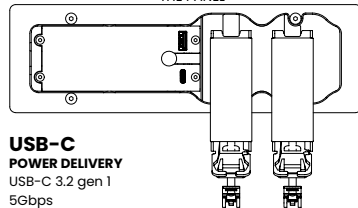

25 cm long pigtail cable with GST1813 plug 2+PE wiring | 10A

CHARGING POSSIBILITIES

USB-C and USB-A charging placed in the bottom part of the panel

USB-A QUICK CHARGE
USB 3.0
5Gbps

USB-C POWER DELIVERY
USB-C 3.2 gen 1
5Gbps

VIEW FROM THE BOTTOM PART OF THE PANEL

USB-C and USB-A charging in the upper part of the panel

USB-A QUICK CHARGE
USB 3.0
5Gbps

USB-C POWER DELIVERY
USB-C 3.2 gen 1
5Gbps

WHAT IS INCLUDED IN THE PACKAGE?

11 × mounting frame for installation