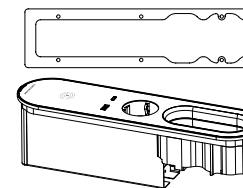

USB-A QUICK CHARGE
USB 3.0
5Gbps

USB-C POWER DELIVERY
USB-C 3.2 gen 1
5Gbps

VIEW FROM THE BOTTOM PART OF THE PANEL

USB-C and USB-A charging in the upper part of the panel

USB-A QUICK CHARGE
USB 3.0
5Gbps

USB-C POWER DELIVERY
USB-C 3.2 gen 1
5Gbps

WHAT IS INCLUDED IN THE PACKAGE?

1 × mounting frame for installation

1 × panel with chosen power cables

6 × mounting screws in 6 possible sizes (depending on the the desk mounting height)

PREMIUM

SNOOK by panconnect | 06