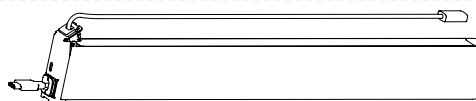

WHAT IS INCLUDED IN THE PACKAGE?

1 x pull-out system