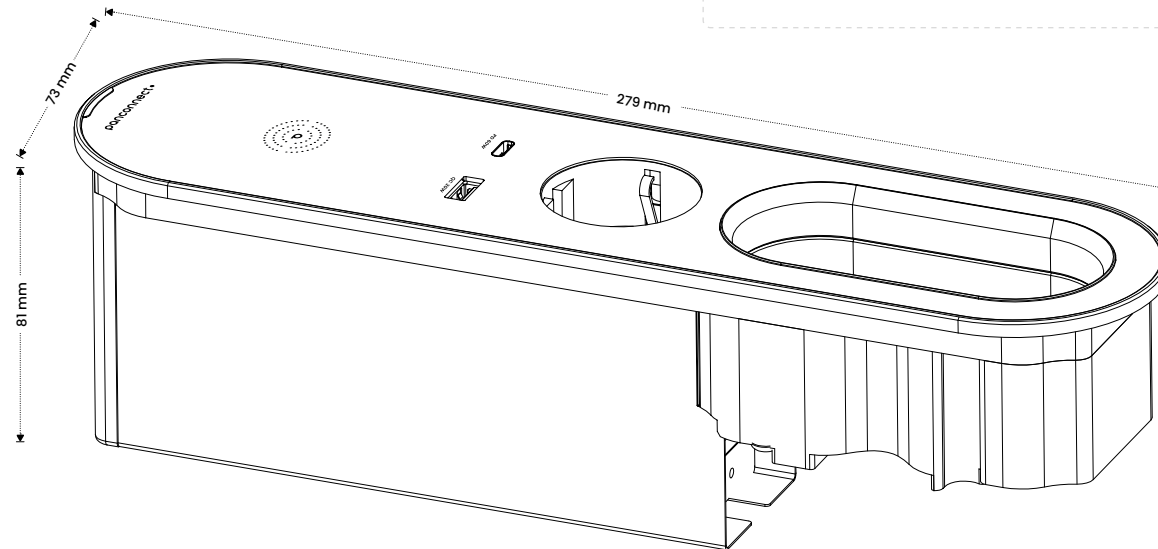

COLOUR COMBINATIONS