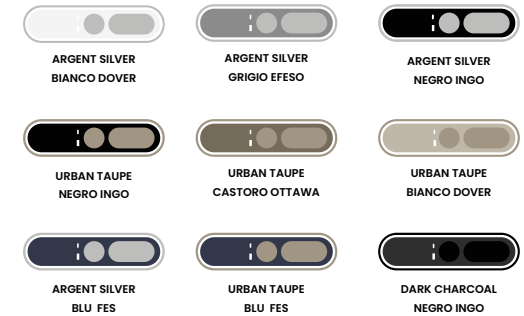

PREMIUM

SNOOK

by panconnect•

SIZE XS

COLOUR COMBINATIONS

890 g

ZDROJOVÝ KABEL

POWER PLUG

cable with the schuko plug type and length of the cable **3 m** *not available for all socket standards*

WAGO miniWINSTA

25 cm long pigtail cable with WINSTA mini plug 2+PE wiring | 10A

WIELAND GST18

25 cm long pigtail cable with GST18/3 plug 2+PE wiring | 10A