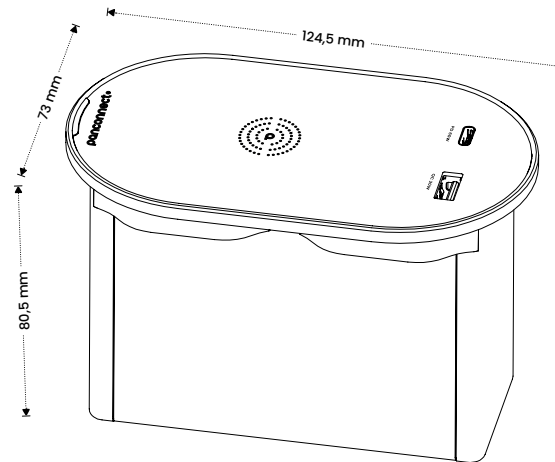

SIZE XS

SIZE S

SIZE M

SIZE M

SIZE L

	DIMENSIONS	WEIGHT	NUMBER OF SOCKETS	PULL-OUT CABLE SYSTEM	WIRELESS CHARGING QI	DIMENSIONS WITH PULL-OUT CABLE SYSTEM
SIZE XS	124,5 × 73 × 80,5 mm	890 g	0	0	✓	×
SIZE S	176 × 73 × 80,5 mm	1040 g	1	0	✓	×
SIZE M	279 × 73 × 81 mm	1260 g	2	0	✓	×
SIZE M	227,5 × 73 × 81 mm	1020 g	0	2	✓	227,5 × 73 × 690 mm
SIZE L	279 × 73 × 81 mm	1200 g	1	2	✓	279 × 73 × 690 mm

PREMIUM

SNOOK

by panconnect•

SIZE XS

COLOUR COMBINATIONS

890 g

ZDROJOVÝ KABEL

POWER PLUG